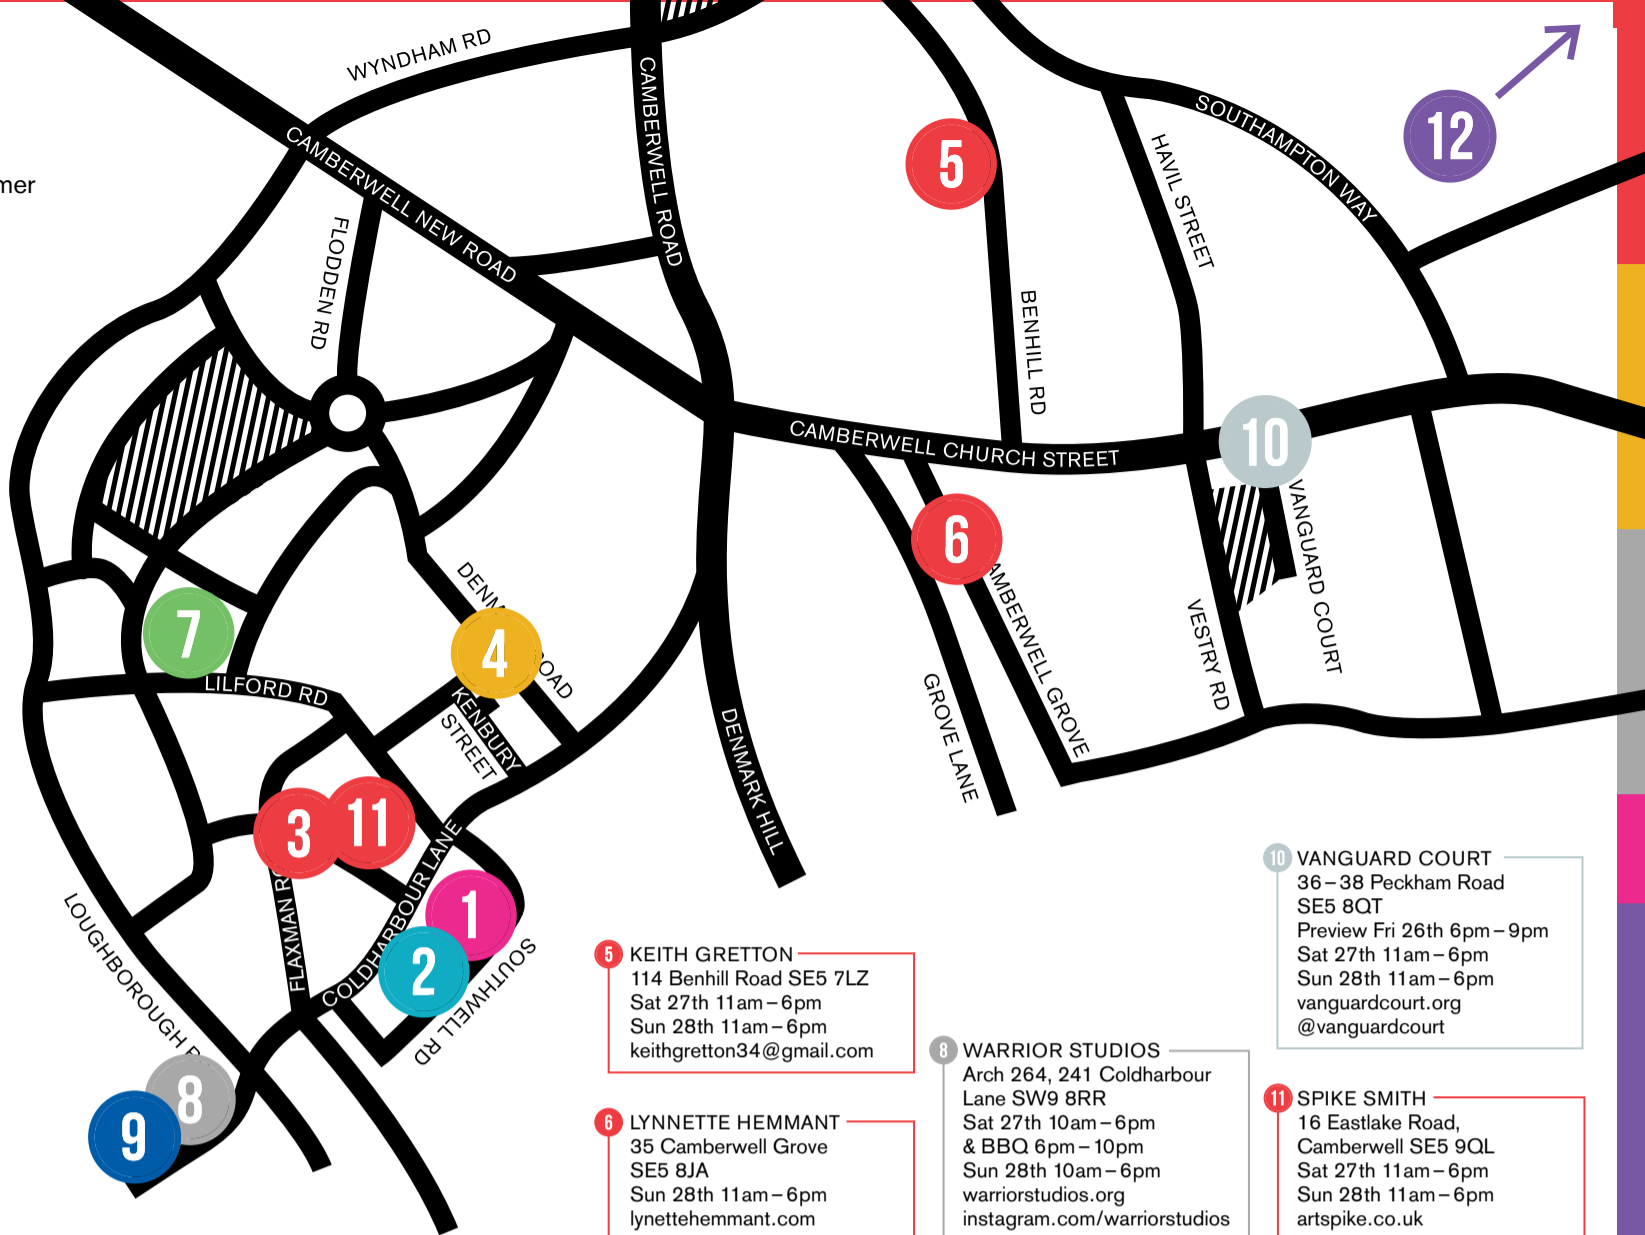

3 PAUL ASHURST
85 Flaxman Road SE5 9DX
Sat 27th 11am – 6pm
Sun 28th 11am – 6pm
paul-ashurst.co.uk

4 EMPRESS MEWS
(Off Kenbury St) SE5 9BT
Preview Fri 26th 6pm – 9pm
Sat 27th 11am – 6pm
Sun 28th 11am – 6pm
empressmewsstudios.wordpress.com

5 KEITH GRETTON
114 Benhill Road SE5 7LZ
Sat 27th 11am – 6pm
Sun 28th 11am – 6pm
keithgretton34@gmail.com

6 LYNNETTE HEMMANT
35 Camberwell Grove SE5 8JA
Sun 28th 11am – 6pm
lynettehemmant.com

7 REMAKERY
51 Lilford Road SE5 9HY
Preview Fri 26th 7:30pm – 9pm
Sat 27th 11am – 6pm
Sun 28th 11am – 6pm
remakery.org
@REMAKERY

8 WARRIOR STUDIOS
Arch 264, 241 Coldharbour Lane SW9 8RR
Sat 27th 10am – 6pm & BBQ 6pm – 10pm
Sun 28th 10am – 6pm
warriorstudios.org
instagram.com/warriorstudios

9 ARTICHOKE PRINTMAKING
Unit S1, Bizspace 245a Coldharbour Lane London SW9 8RR
Fri 26th 6pm – 9:30pm
Sat 27th 11am – 6pm
Closed Sun 28th
artichokeprintmaking.com
@Artichokeonline

10 VANGUARD COURT
36–38 Peckham Road SE5 8QT
Preview Fri 26th 6pm – 9pm
Sat 27th 11am – 6pm
Sun 28th 11am – 6pm
vanguardcourt.org
@vanguardcourt

11 SPIKE SMITH
16 Eastlake Road, Camberwell SE5 9QL
Sat 27th 11am – 6pm
Sun 28th 11am – 6pm
artspike.co.uk

12 SPACE STUDIOS
90 Haymerle Road, SE15 6SB
Preview Fri 26th with BBQ & Bar 6pm – 9pm
Sat 27th 11am – 4pm
Closed Sun 28th
spacestudios.org.uk
@spacestudios

**CAMBERWELL
ARTS
FESTIVAL**